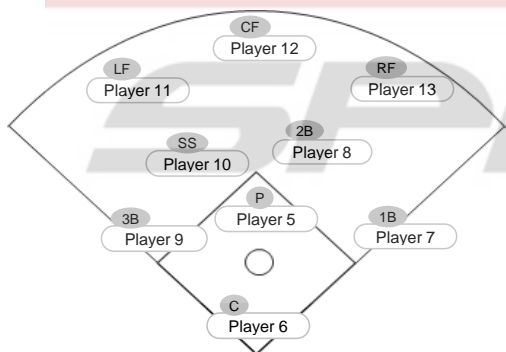

5th Inning

Name	Pos
Player 5	P
Player 6	C
Player 7	1B
Player 8	2B
Player 9	3B
Player 10	SS
Player 11	LF
Player 12	CF
Player 13	RF
Player 1	Bench 1
Player 2	Bench 2
Player 3	Bench 3
Player 4	Bench 4
	Bench 5
	Bench 6
	Bench 7
	Bench 8
	Bench 9