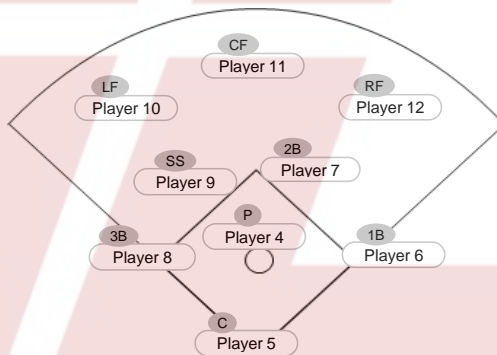

4th Inning

Name	Pos
Player 4	P
Player 5	C
Player 6	1B
Player 7	2B
Player 8	3B
Player 9	SS
Player 10	LF
Player 11	CF
Player 12	RF
Player 13	Bench 1
Player 1	Bench 2
Player 2	Bench 3
Player 3	Bench 4
	Bench 5
	Bench 6
	Bench 7
	Bench 8
	Bench 9